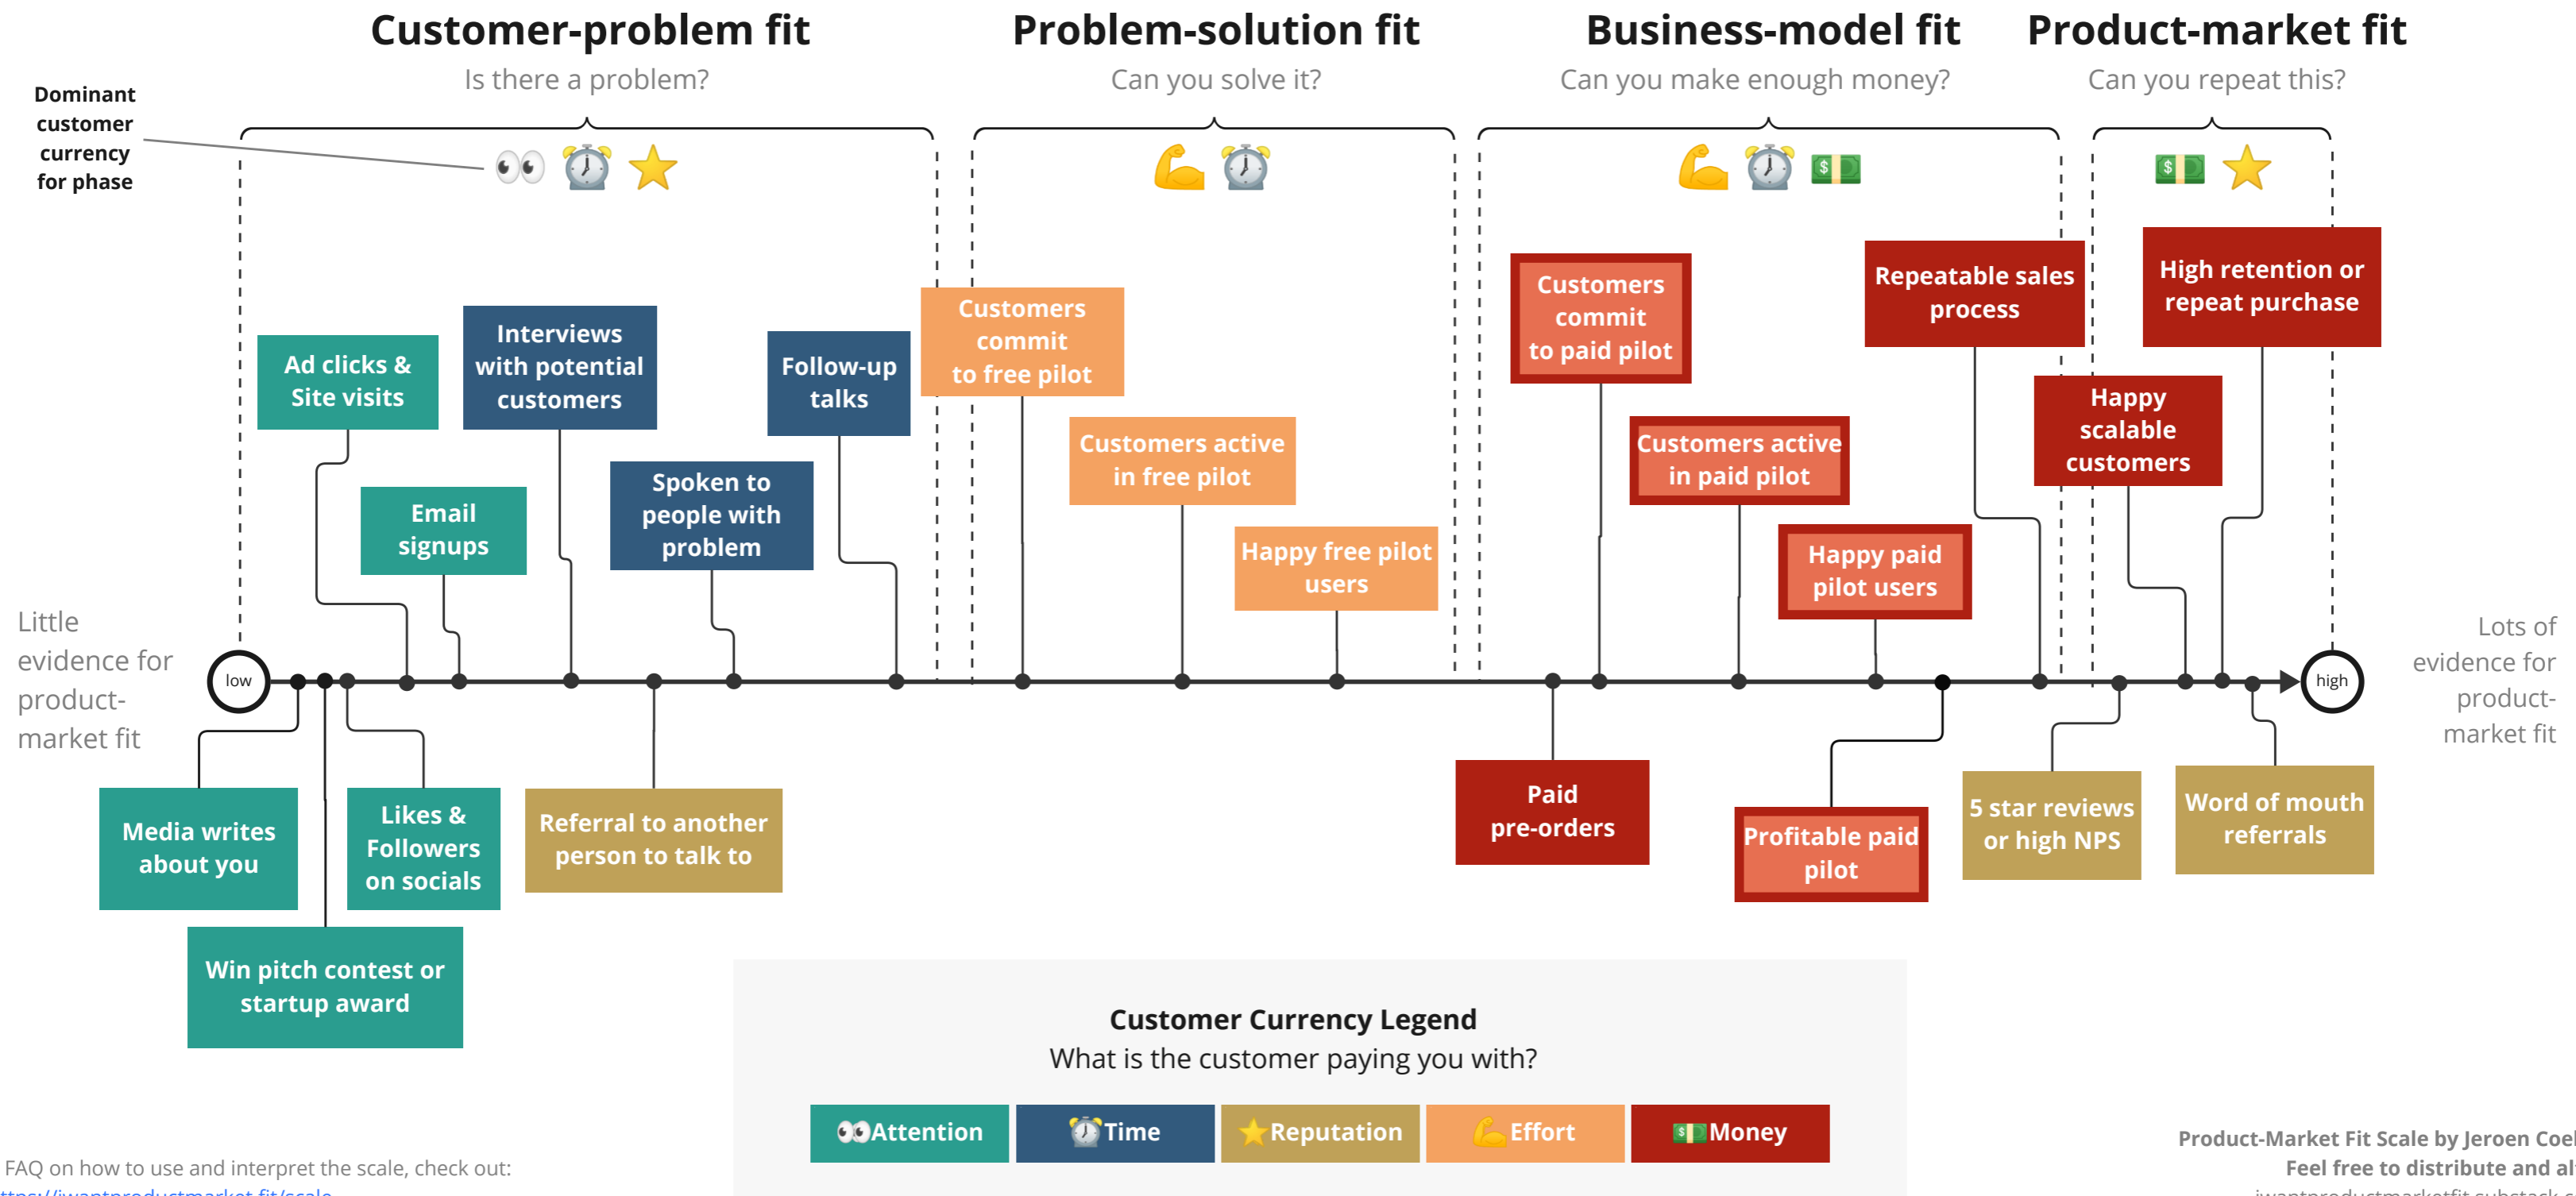

Product-Market Fit Scale

- ✗ This is not a roadmap you should follow left to right
- ✓ It is a thermometer that shows signal strength*

* FAQ on how to use and interpret the scale, check out: <https://iwantproductmarket.fit/scale>